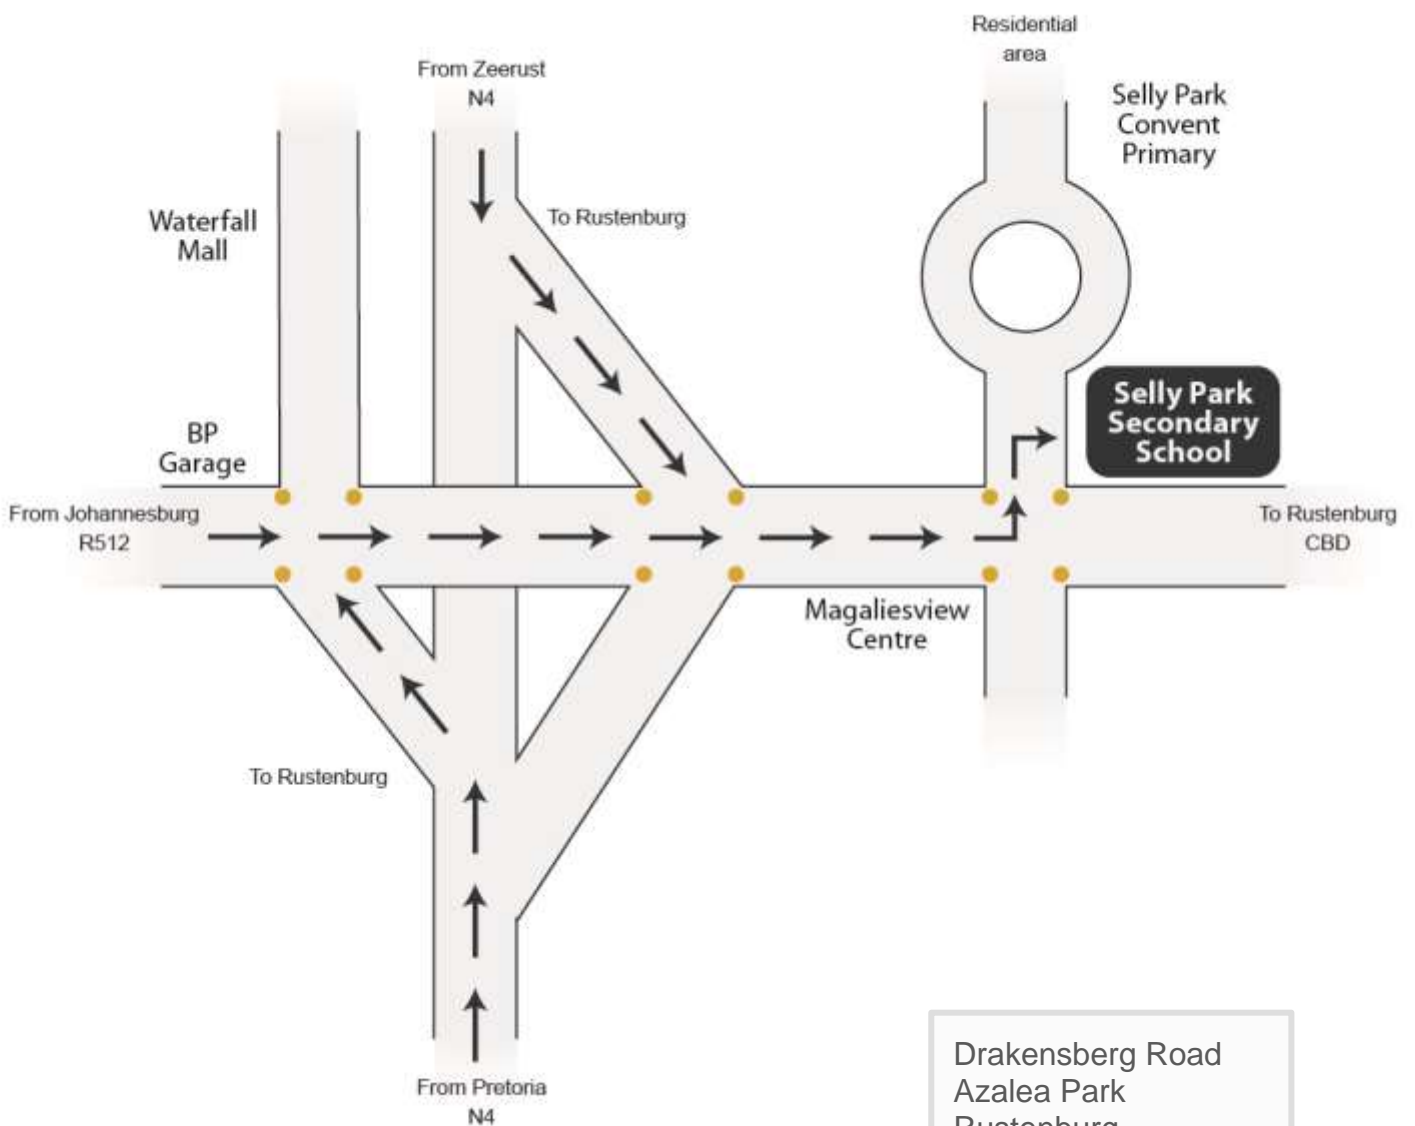

SELLY PARK SECONDARY

PostNet Suite 4821
Private Bag X82323
Rustenburg
0300
admin@spss.org.za
+27 14 592 0284

In faith, hope and love, we strive for excellence

Directions to Selly Park Secondary School

Drakensberg Road
Azalea Park
Rustenburg
North West Province
0299
South Africa

SELLY PARK
SECONDARY